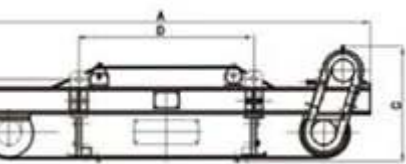

[China Permanent Magnetic Separator, Manufacturer, Supplier, Factory, Exporter in china](#)

riall layer continuously.

height rated: 500Gs, 700Gs, 900Gs, 1200Gs, 1500Gs or even higher.

nce, much power saved.

atically.

Magnetic Intensity HR T	Catching Ability kg	Duty Cycle	Motor Power kw	Outline Dimensions mm						Wight kg
				A	B	C	D	E	F	
0	0.1~35	Continuously	1.5	1970	903	722	620	647	451	700
0				2110	1053	722	770	797	1000	
0				2320	1253	722	970	997	1300	