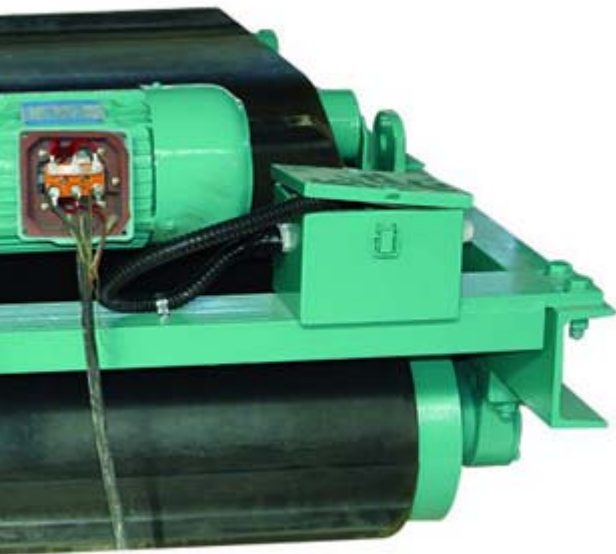

[China Permanent Magnetic Separator, Manufacturer, Supplier, Factory, Exporter in china](#)

riall layer continuously.

height rated: 500Gs, 700Gs, 900Gs, 1200Gs, 1500Gs or even higher.

nce, much power saved.

atically.

Magnetic Intensity HR T	Catching Ability kg	Duty Cycle	Motor Power kw	Outline Dimensions mm						Wight kg
				A	B	C	D	E	F	
0	0.1~35	Continuously	1.5	1970	903	722	620	647	451	700
0				2110	1053	722	770	797	1000	
0				2320	1253	722	970	997	1300