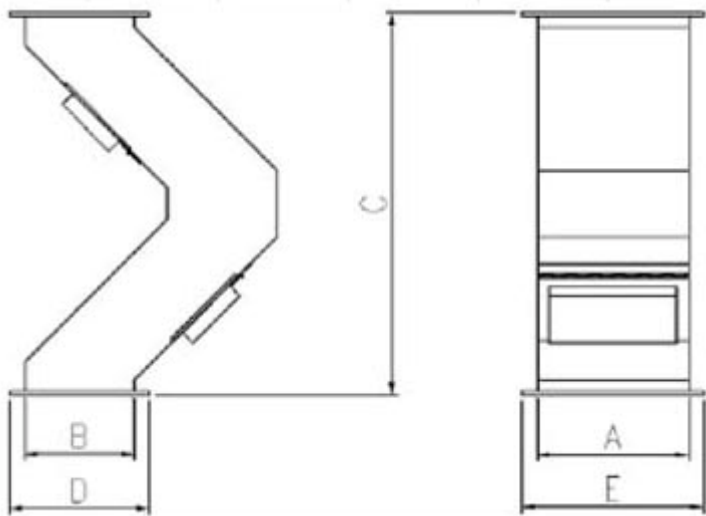

SWFHM120	200	178	750	300	220
SWFHM120	250	178	750	350	220
SWFHM120	300	178	750	400	220
SWFHM120	350	200	1110	450	300
SWFHM120	400	200	1110	500	300
SWFHM120	450	200	1110	550	300
SWFHM120	500	200	1110	600	300

SWFHM is the Ferrite magnet series
SWNHM is the Rare Earth magnet series

[Hump Magnets-02](#)